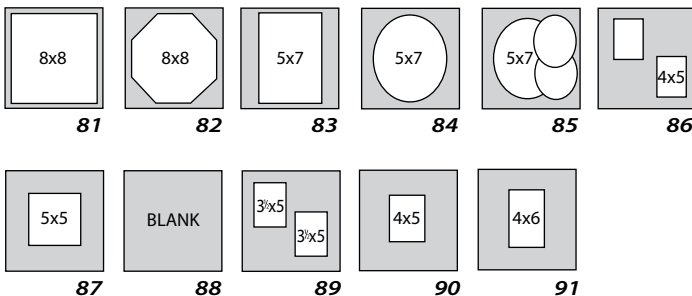

10X10 Mats Compatible with Flora and Elite Albums and Folios

10 x 10

8 x 10

8 x 8

5 x 7

5 x 7 with other sizes

5 x 5

4 x 6

4 x 5

3 x 5

Misc.

COLORS

Medallion

Pearl

Silverado

Mat Colors: Medallion - black with black trim, Pearl - ivory with gold trim, Silverado - black with silver trim

FLORA MATS 8 x 8

FLORA MATS 5 X 5

Mat Colors: Medallion - black with black trim, Pearl - ivory with gold trim, Silverado - black with silver trim

ELITE MATS 8 x 8

ELITE MATS 5 X 5

Note: 5 x 5 Elite mats have no foil stamping around opening.