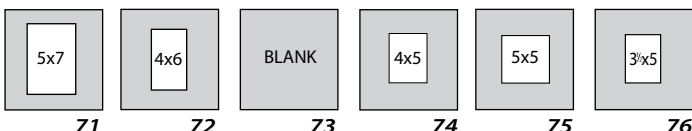

FLORA MATS 8 x 8

FLORA MATS 5 X 5

Mat Colors: Medallion - black with black trim, Pearl - ivory with gold trim, Silverado - black with silver trim

ELITE MATS 8 x 8

ELITE MATS 5 X 5

Note: 5 x 5 Elite mats have no foil stamping around opening.