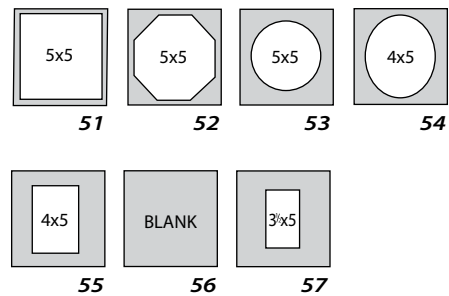

10X10 Mats Compatible with Flora and Elite Albums and Folios

10 x 10

8 x 10

8 x 8

5 x 7

5 x 7 with other sizes

5 x 5

4 x 6

4 x 5

3 x 5

Misc.

COLORS

Medallion

Pearl

Silverado

Mat Colors: Medallion - black with black trim, Pearl - ivory with gold trim, Silverado - black with silver trim

FLORA MATS 8 x 8

FLORA MATS 5 X 5

Mat Colors: Medallion - black with black trim, Pearl - ivory with gold trim, Silverado - black with silver trim

ELITE MATS 8 x 8

ELITE MATS 5 X 5

Note: 5 x 5 Elite mats have no foil stamping around opening.