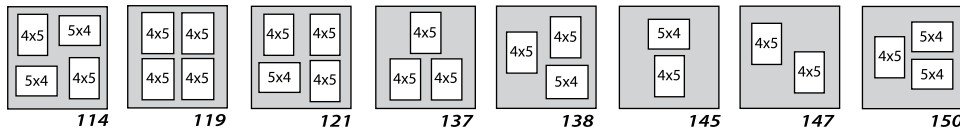

10X10 Mats Compatible with Flora and Elite Albums and Folios

10 x 10

8 x 10

8 x 8

5 x 7

5 x 7 with other sizes

5 x 5

4 x 6

4 x 5

3 x 5

Misc.

COLORS

Mat Colors: Medallion - black with black trim, Pearl - ivory with gold trim, Silverado - black with silver trim

FLORA MATS 8 x 8

FLORA MATS 5 X 5

Mat Colors: Medallion - black with black trim, Pearl - ivory with gold trim, Silverado - black with silver trim

ELITE MATS 8 x 8

ELITE MATS 5 X 5

Note: 5 x 5 Elite mats have no foil stamping around opening.

Mat Colors: Medallion - black with black trim, Pearl - ivory with gold trim, Silverado - black with silver trim