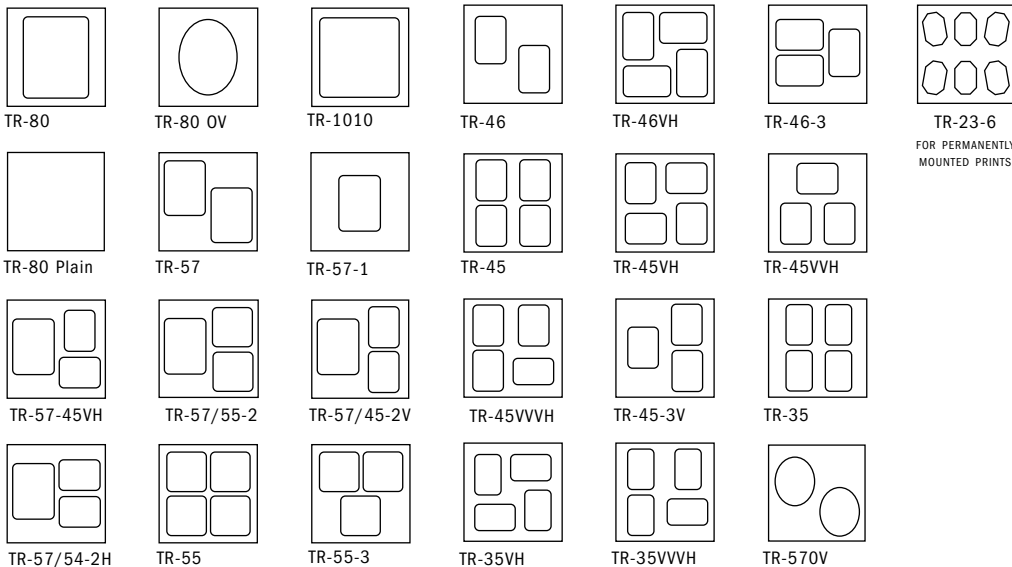

A. Uni-Lock Album Leaves for Tape Reversible Mats

Suitable for any Unilock/Lock-Leaf album; sold in packages of 6; mats sold separately.

sizes: 8 x 10, 5 x 7

8 x 10 colors:
UCP-800W-White/Gold,
UCP-800BB-Black/Black

5 x 7 colors:
UCP-500W-White/Gold
UCP-500BB-Black/Black

B. Tape Reversible Mats for Uni-Lock/Lockleaf Album Pages

Suitable for any Uni-lock/lock-leaf album. Mount securely with pressure sensitive tape to base page; see configurations in chart; sold in packages of 12; pages sold separately.

sizes: 8 x 10, 5 x 7

colors: White/Gold, Black/Black

Peel Off Backing

TR mats are secured by permanent adhesive pressure-sensitive tape.

8 x 10 Tape Reversible Mats

5 x 7 Tape Reversible Mats