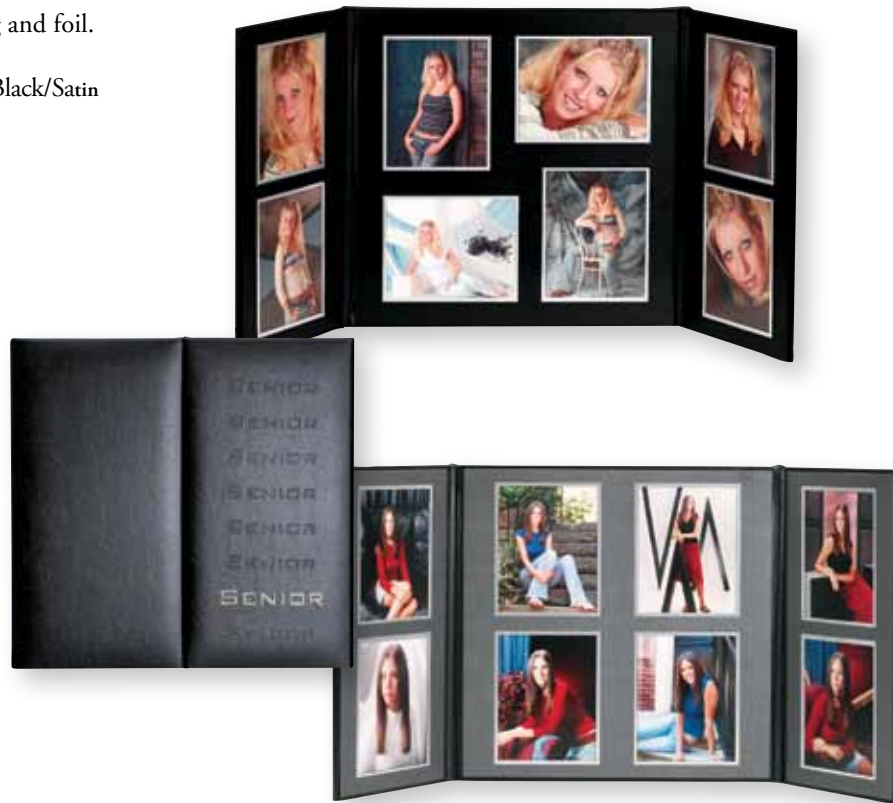

Albums

Folios

CD/DVD

Mounts

Frames

Wallets

Accessories

**A. Achievement**

Simulated leather with embossing and foil.

sizes: 4 x 5-8V, 4 x 5-8VH

colors: Black/Pewter/Satin, Black/Black/Satin

A. ACHIEVEMENT

**B. Timeless**

Simulated leather.

sizes: 4 x 5-8V, 4 x 5-8VH

color: Black/Black/Black