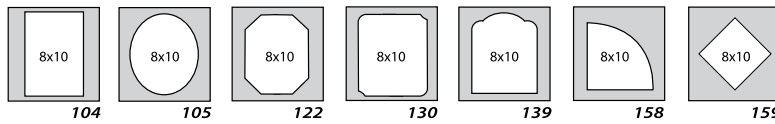

PEARL – 10X10-2

Mats load from the fold. A variety of mats facilitate customization. Take advantage of the Flora folios to give your client that personal touch.

MEDALLION – 10X10-2

MEDALLION – 10X10-3

A. FLORA FOLIOS

10X10 Mats Compatible with Flora and Elite Albums and Folios

10 x 10

8 x 10

8 x 8

5 x 7

5 x 7 with other sizes

5 x 5

4 x 6

4 x 5

3 x 5

Misc.