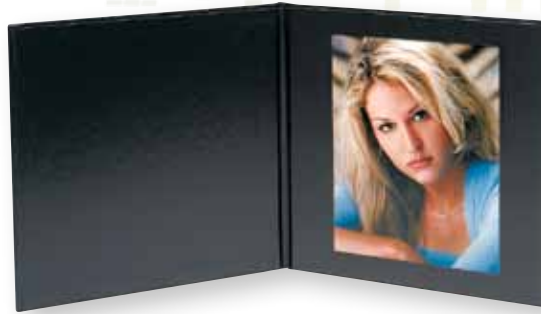

**A. Customview Folio**

Simulated leather; covers and mats sold separately; mats sold in packs of six (see selection guide).

**cover sizes:** 80-2, 80-3, 80-2 w/ extenders, 57-2, 57-3, 45-2, 45-3, W-2, W-3, W-4, W-8

**cover colors:** Black

**mat colors:** Black/Gold, Black/Black, Black/Silver

CVC 80-2 SHOWN WITH CV 80 MAT

CVC W-2 SHOWN WITH CV 45-2V AND CV 45-2VH MATS

CVC 80-2 SHOWN WITH TWO CV 45-4VH MAT

CVC W-8 SHOWN WITH CV 80-OVAL AND TWO CV 45-2RO MATS