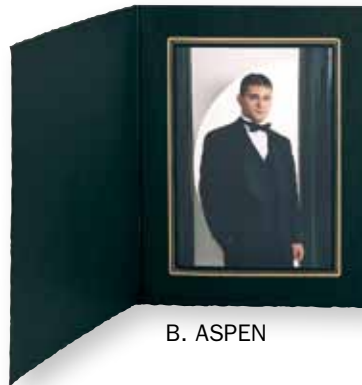

Albums

A. Winslow

Recycled waffle stock (white is not recycled); side loading.

sizes: 4 x 5, 4 x 6, 5 x 5, 5 x 7, 8 x 10, 5 x 4, 6 x 4, 7 x 5, 10 x 8

ebony/gold only: 3-1/2 x 5, 5 x 3-1/2

colors: Ebony/Gold, White/Gold, Ebony/Ebony

A. WINSLOW

Folios

B. Aspen

Recycled leatherette stock; side loading.

sizes: 4 x 5, 5 x 7, 8 x 10, 7 x 5, 10 x 8

color: Ebony/Gold

B. ASPEN

CD/DVD

C. Clinton

Recycled leatherette stock; bottom loading.

sizes: 4 x 6, 5 x 7, 8 x 10

color: Ebony/Gold

C. CLINTON

Mounts

D. Maple

Recycled stock; corner slots hold photo.

sizes: 4 x 6/5 x 7, 8 x 10

color: Ebony

D. MAPLE

Frames

E. Classic

Recycled leatherette stock; side loading.

Coordinates with the Glory Days Folio and the Alumni Easel.

sizes: 4 x 5, 4 x 6, 5 x 7, 8 x 10,