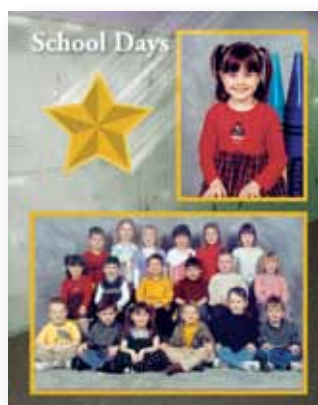

A. MUSIC IN ME

B. JUNGLE

C. COOL SCHOOL

D. ELEMENTARY MEMORY MATE

E. LOCKER MEMORY MATE

Children's Art Series

- Designed for kids by kids
- These memory mates were designed by 5th and 6th grade students from Rocky River, Ohio

A. Music in Me Memory Mate

Pop-out easel back; side loading.
 size: 75/35V (11 x 8.5 outside size)
 color: Multi

B. Jungle Memory Mate

Pop-out easel back; side loading.
 size: 75/35V (11 x 8.5 outside size)
 color: Multi